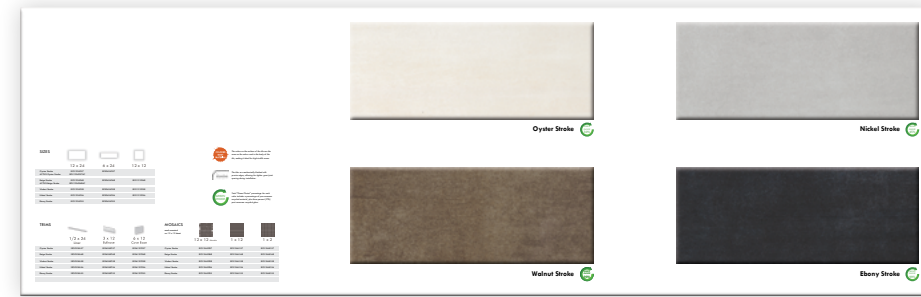

*empty binders are available now; binders w/tile samples are coming soon

NEW!

*empty binders are available now; binders w/tile samples are coming soon

NEW!