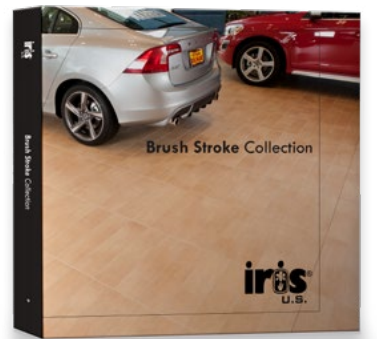

*empty binders are available now; binders w/tile samples are coming soon

NEW!

*empty binders are available now; binders w/tile samples are coming soon

NEW!