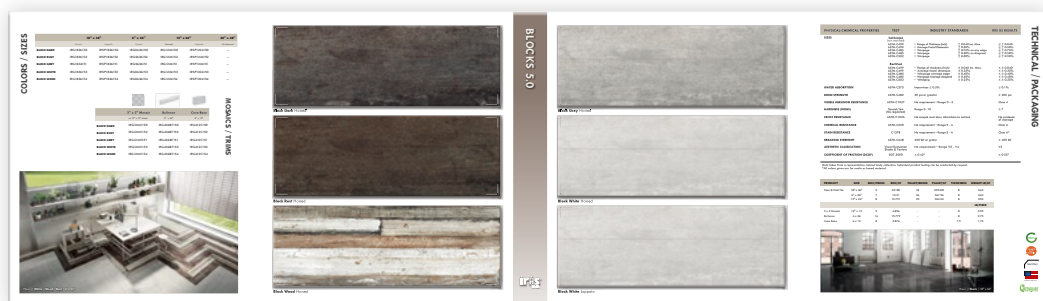

Blocks 5.0 11" x 8.5" Binder IRBL5001 (Shade NEWX)