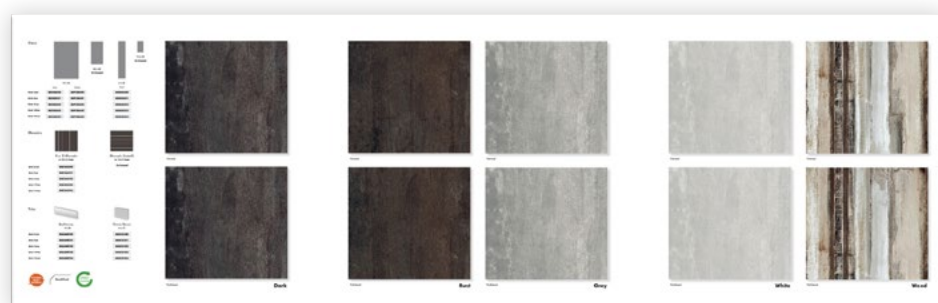

NEW!

Blocks 5.0 11" x 8.5" Binder IRBL5001 (Shade NEWX)

Carrara Select 12" x 12" Binder IRBCAS001

*empty binders are available now; binders w/tile samples are coming soon

Blocks 5.0 12" x 12" Binder IRBL5001 (Shade OLD)