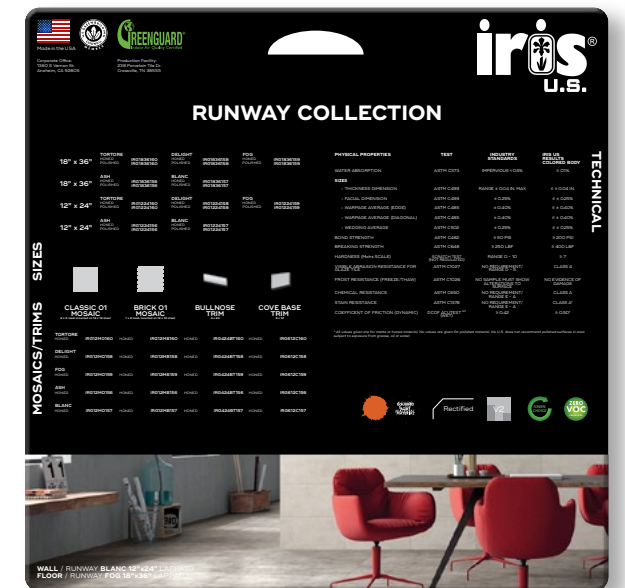

Runway Handheld Board
IRDBRW001

24" x 24" 2-Sided Board

* The room-scene images may verify from the pictures above

* The room-scene images may verify from the pictures above