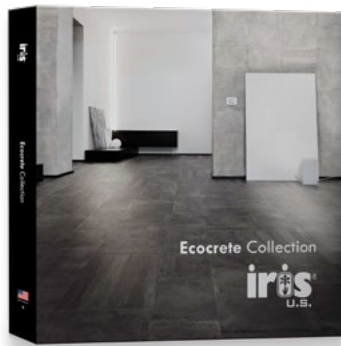

French Wood 12" x 12" Binder IRBFW001 (Shade OLD)

French Wood

TECHNICAL

Property	Value
Material	Porcelain
Finish	Polished
Weight	1.1 lbs

NEW!

Ecocrete 11" x 8.5" Binder IRBECO001 (Shade NEWX)

ECOCRETE

TECHNICAL

Property	Value
Material	Porcelain
Finish	Polished
Weight	1.1 lbs

*empty binders are available now; binders w/tile samples are coming soon

Legno 12" x 12" Binder IRBLEG001

Legno

TECHNICAL

Property	Value
Material	Porcelain
Finish	Polished
Weight	1.1 lbs