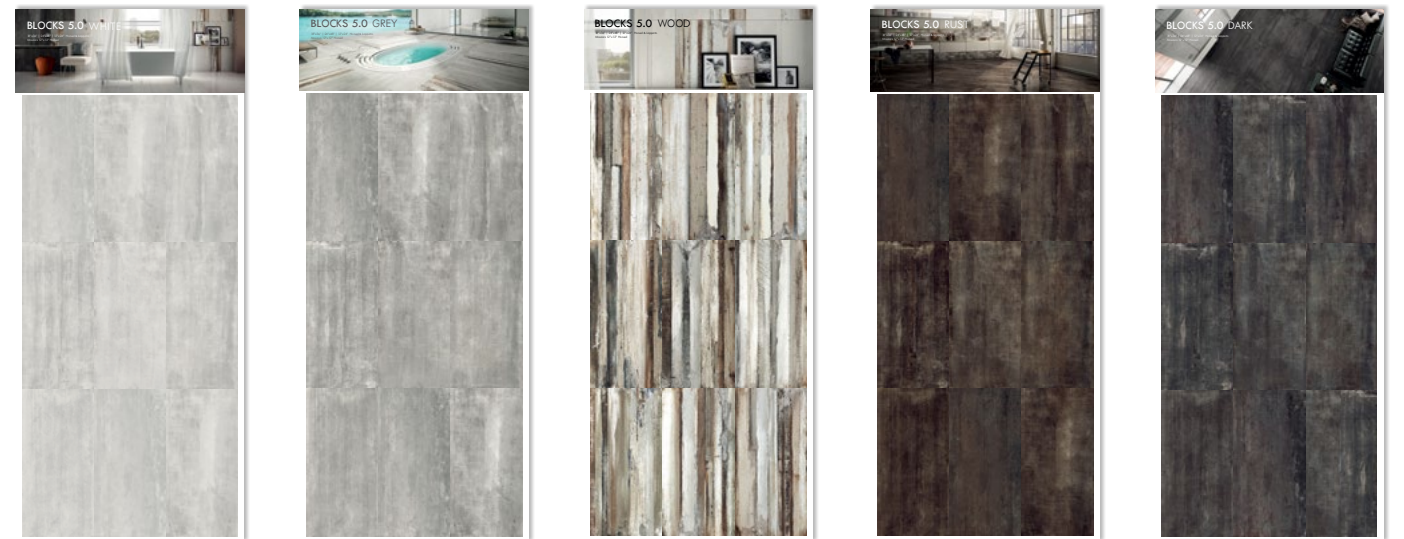

* Limited edition; made per order.

RUNWAY 18" x 42" Panel Set – IRDISPRUNWAY

FRONT with tiles

BACK with graphics

BLOCKS 5.0 18" x 42" Panel Set – IRDISPBLOCKS5

FRONT with tiles

BACK with graphics

White 7-Slot Display Base
LVU250