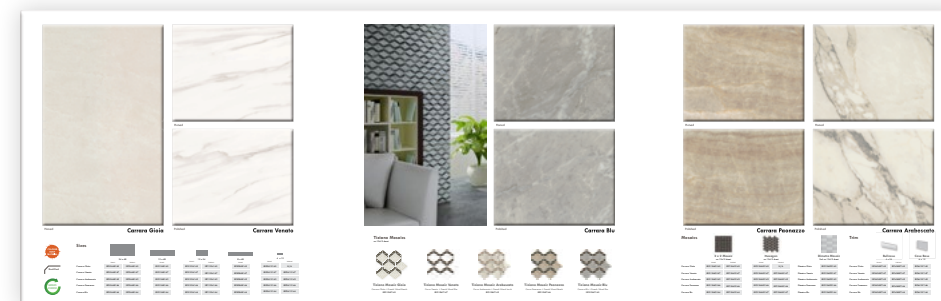

Carrara Select 12" x 12" Binder IRBCAS001