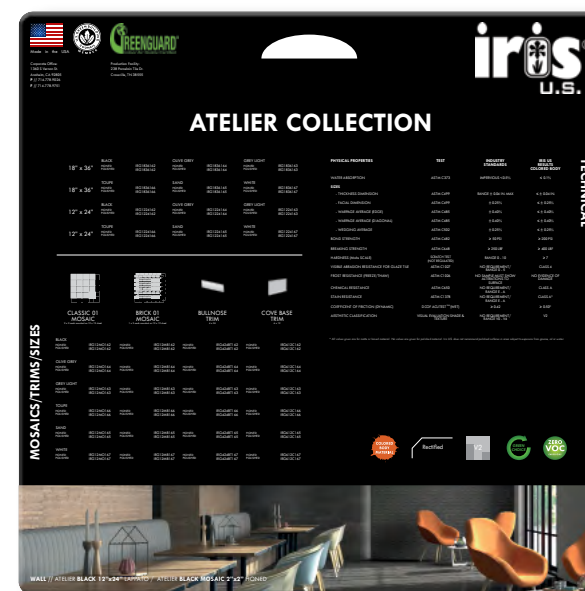

Romano White Polished

Carrara Zabrino Polished

Carrara Onyx Grey Polished

Romano Greige Polished

Calacatta

Marmi US Honed Handheld Board
IRBM001

24" x 24" 2-Sided Board

Marmi US Lappato Handheld Board
IRBML001

24" x 24" 2-Sided Board

EMPTY HANDHELD BOARD
IRBEMPTY

12" x 12"

Travertini Al Contro Handheld Board
IRABTR001

24" x 24" 2-Sided Board

Atelier Handheld Board
IRDBATE001

24" x 24" 2-Sided Board

Blocks 5.0 Handheld Board
IRDBBL5001

24" x 24" 2-Sided Board

* The room-scene images may verify from the pictures above

* The room-scene images may verify from the pictures above

Carrara Select 2.0 Handheld Board
IRDBCS2001

24" x 24" 2-Sided Board