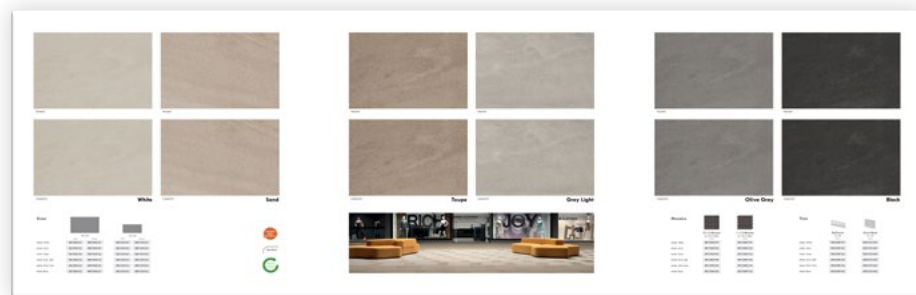

Atelier 12" x 12" Binder IRBATE001 (Shade OLD)