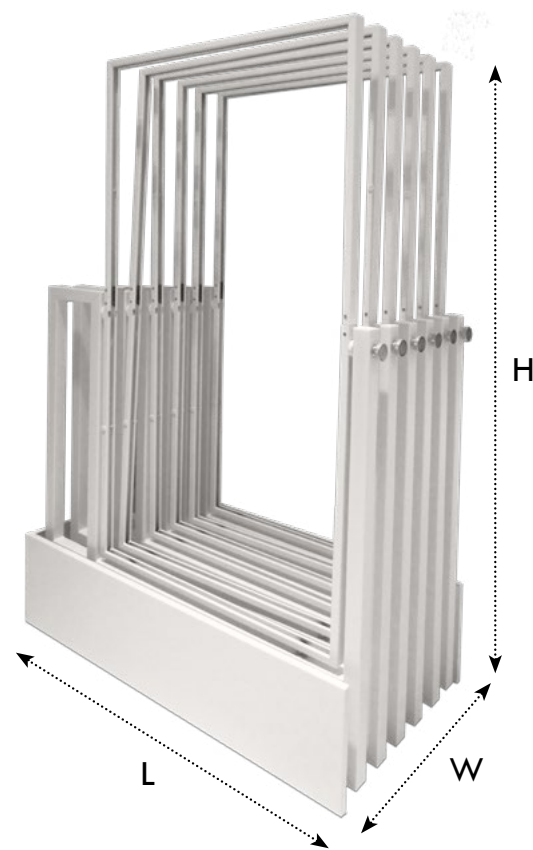

BROOKLYN 6-PANEL DISPLAY SET - IRISBROOKDISP

- Each panel displayed on a black graduated base with 7 slots
- Each panel has the graphics on the back side

One set includes 6 panels:

- Cemento White Honed 24" x 48" Panel
- Cemento Sand Honed 24" x 48" Panel
- Cemento Argent Honed 24" x 48" Panel
- Cemento Greige Honed 24" x 48" Panel
- Cemento Toupe Honed 24" x 48" Panel
- Cemento Black **Textured R11** 24" x 48" Panel

MAESTRO SLIDING 6-PANEL DISPLAY - IRDISP2MAESTR

DISPLAY SPECIFICS:

- white metal construction
- 6 pull-out panels that can fit up to 16 mm thick tile
- panel size is 30" X 60" and can fit up to 12 tiles w/ 6 mm thickness placed back to back
- panel can rotate 90° each direction once pulled out
- display dimensions: 70.75"(H) X 42.5"(L) X 24"(W)
- assembly directions are included
- tile is not included and must be purchased separately*

BROOKLYN SLIDING 6-PANEL DISPLAY - IRDISP2BROOKL

DISPLAY SPECIFICS:

- white metal construction
- 6 pull-out panels that can fit up to 16 mm thick tile
- panel size is 24" X 48"
- panel can rotate 90° each direction once pulled out
- display dimensions: 59"(H) X 38.5"(L) X 24"(W)
- assembly directions are included
- tile is not included and must be purchased separately*