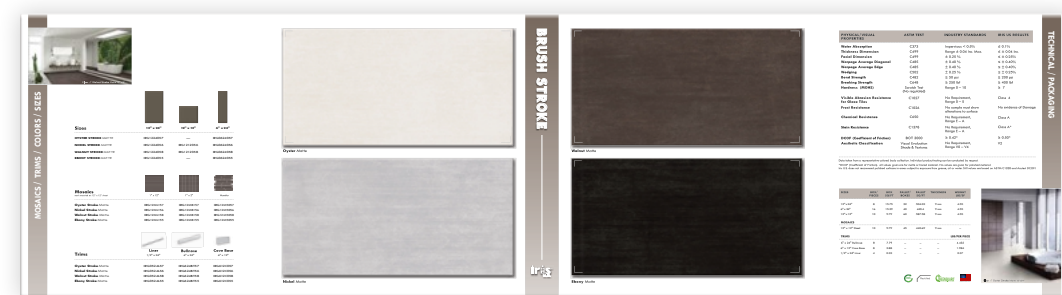

SLIDE

NEW!

Maestro Sample Box/Case
IRUSMAESTROBX

Each box includes:
- six tile sample cards
- one pocket brochure

Maestro Brochure
USIRISMAESTRO

Brooklyn Architectural Binder
IRBROOK001

Atelier 11" x 8.5" Binder IRBATE001 (Shade NEWX)

Brush Stroke 12" x 12" Binder IRBBS001 (Shade OLD)

Atelier 12" x 12" Binder IRBATE001 (Shade OLD)

Brush Stroke 11" x 8.5" Binder IRBBS001 (Shade NEWX)

*empty binders are available now; binders w/tile samples are coming soon