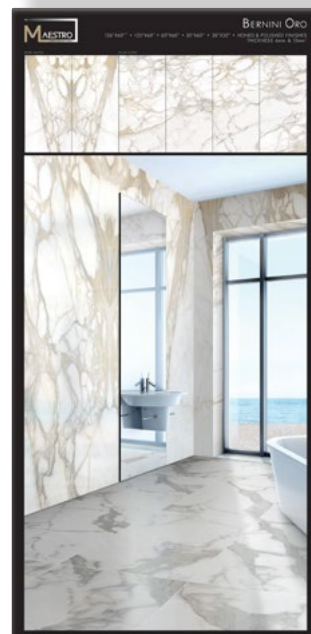

tile displays

MAESTRO 6-PANEL DISPLAY SET - IRISMAESTDISP

- Each panel displayed on a black graduated base with 7 slots
- Each panel has the graphics on the back side

One set includes 6 panels:

- Carrara Zebrino Polished 30" x 30" Panel
- Taj Mahal Polished 30" x 30" Panel
- Bernini Classico Polished 30" x 60" Panel
- Bernini Classico Polished 30" x 60" Panel
- White Statuario **Honed** 30" x 60" Panel
- Platinum Grey Polished 30" x 60" Panel