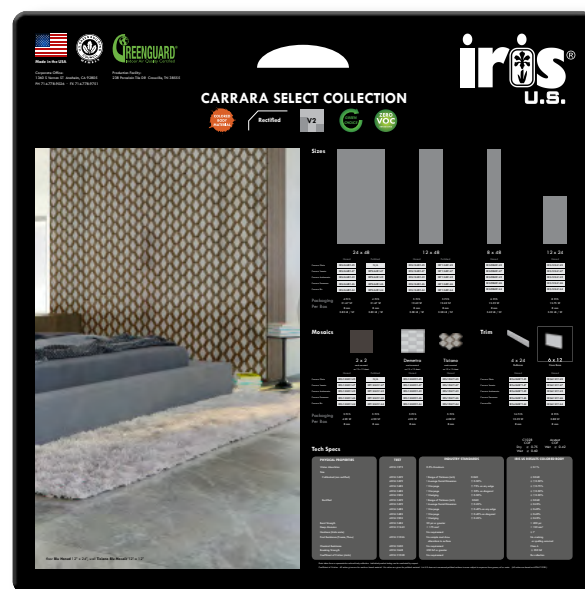

24" x 24" 2-Sided Board

* The room-scene images may verify from the pictures above

* The room-scene images may verify from the pictures above

Carrara Select 2.0 Handheld Board
IRDBCS2001

24" x 24" 2-Sided Board

Ecocrete Honed Handheld Board
IRDBECO001

24" x 24" 2-Sided Board

Carrara Select Honed Handheld Board
IRDBCSH001

24" x 24" 2-Sided Board

Ecocrete Rigato Handheld Board
IRDBECOR001

24" x 24" 2-Sided Board

* The room-scene images may verify from the pictures above