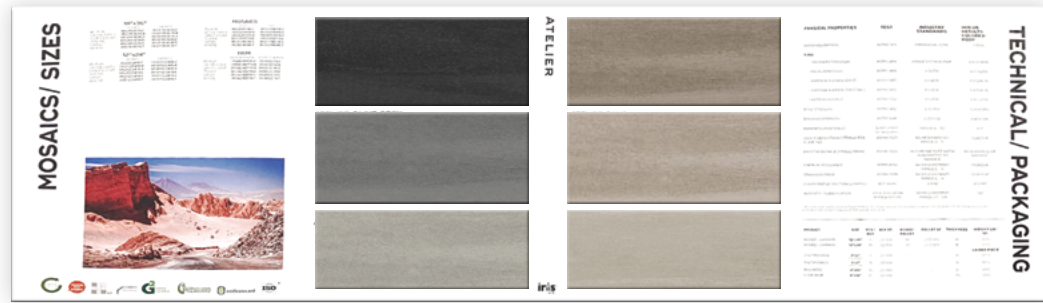

SLIDE

NEW!

Maestro Sample Box/Case
IRUSMAESTROBX

Each box includes:
- six tile sample cards
- one pocket brochure

Maestro Brochure
USIRISMAESTRO

Brooklyn Architectural Binder
IRBROOK001

Atelier 11" x 8.5" Binder IRBATE001 (Shade NEWX)