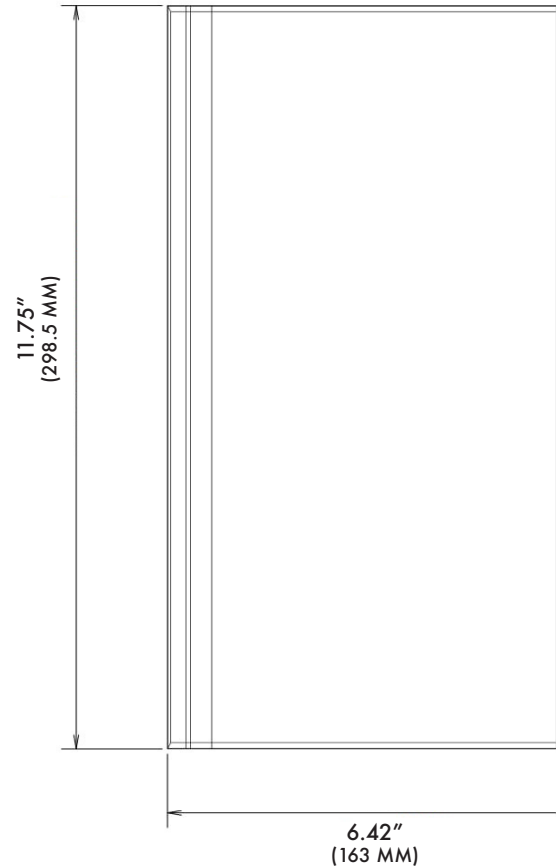

COVE BASE

8 pieces/box
Lbf/box = 13.6

Scale 2.5:1
Weight per piece - 1.5 lbs

BACK

FRONT

0.576"
(14.64 MM)

All measurements are +/- 0.5 MM