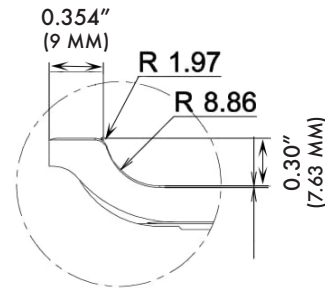

COVE BASE

8 pieces/box
Lbf/box = 13.6

Scale 2.5:1
Weight per piece - 1.5 lbs

BACK

FRONT

0.576"
(14.64 MM)

All measurements are +/- 0.5 MM