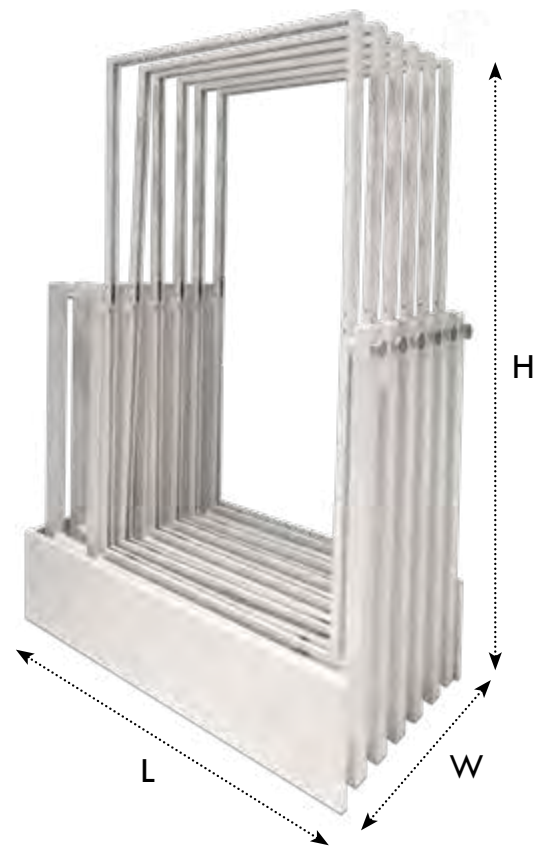

IRBBASEWHITE

White 7-Slot Display Base

LVU250

MAESTRO SLIDING 6-PANEL DISPLAY - IRDISP2MAESTR

DISPLAY SPECIFICS:

- white metal construction
- 6 pull-out panels that can fit up to 16 mm thick tile
- panel size is 30" X 60" and can fit up to 12 tiles w/ 6 mm thickness placed back to back
- panel can rotate 90° each direction once pulled out
- display dimensions: 70.75"(H) X 42.5"(L) X 24"(W)
- assembly directions are included
- tile is not included and must be purchased separately*

BROOKLYN SLIDING 6-PANEL DISPLAY - IRDISP2BROOKL

DISPLAY SPECIFICS:

- white metal construction
- 6 pull-out panels that can fit up to 16 mm thick tile
- panel size is 24" X 48"
- panel can rotate 90° each direction once pulled out
- display dimensions: 59"(H) X 38.5"(L) X 24"(W)
- assembly directions are included
- tile is not included and must be purchased separately*