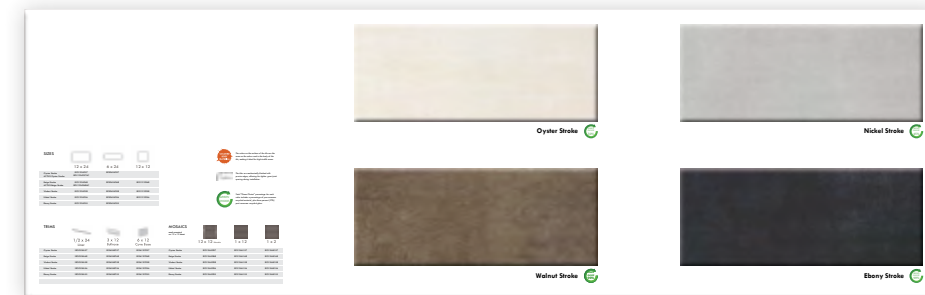

Maestro Brochure
USIRISMAESTRO

Atelier 11" x 8.5" Binder IRBATE001 (Shade NEWX)

Brooklyn 11" x 8.5" Binder IRBROOK001 (Shade XXXX)

Atelier 12" x 12" Binder IRBATE001 (Shade OLD)

Brush Stroke 12" x 12" Binder IRBBS001 (Shade OLD)