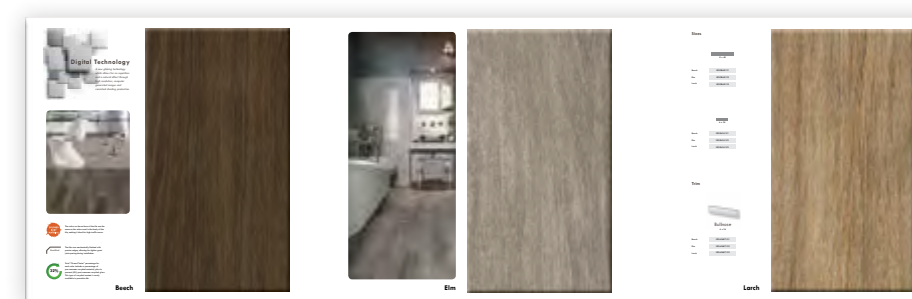

French Wood 12" x 12" Binder IRBFW001 (Shade OLD)