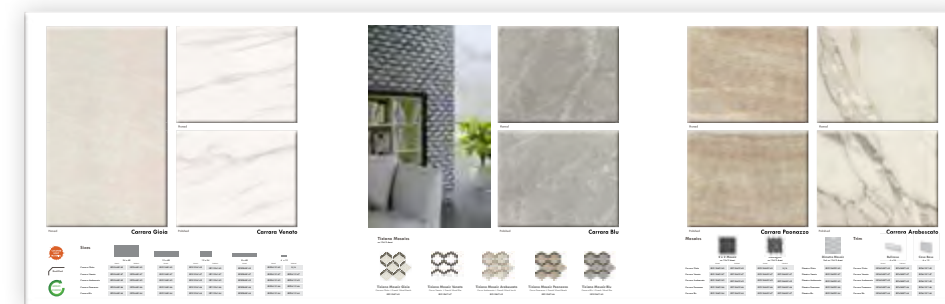

Blocks 5.0 11" x 8.5" Binder IRBL5001 (Shade NEWX)

Brush Stroke 11" x 8.5" Binder IRBBS001 (Shade NEWX)

Blocks 5.0 12" x 12" Binder IRBL5001 (Shade OLD)

Carrara Select 12" x 12" Binder IRBCAS001

Carrara Select 2.0 11" x 8.5" Binder IRBCAS2001