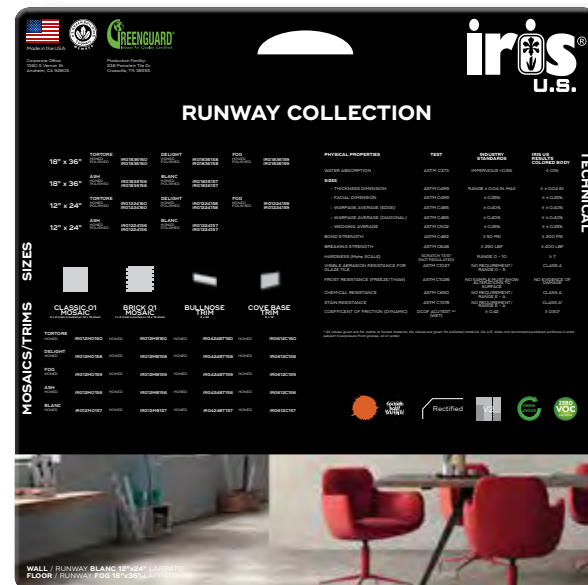

Runway Handheld Board
IRDBRW001

24" x 24" 2-Sided Board