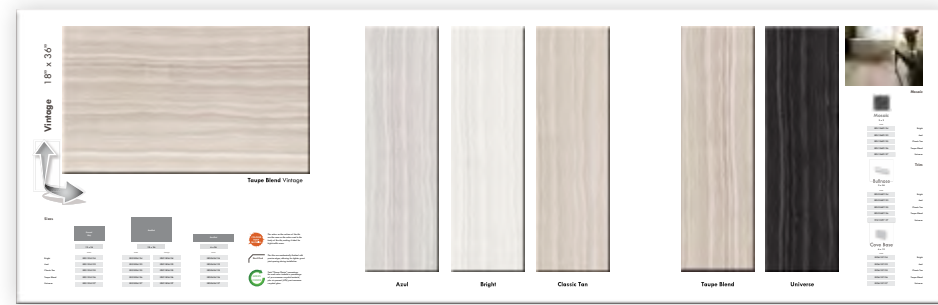

*empty binders are available now; binders w/tile samples are coming soon

Slide 11" x 8.5" Binder IRBSLI001 (Shade NEWX)

*empty binders are available now; binders w/tile samples are coming soon

Matrix 12" x 12" Binder IRBMAX001 (Shade OLD)