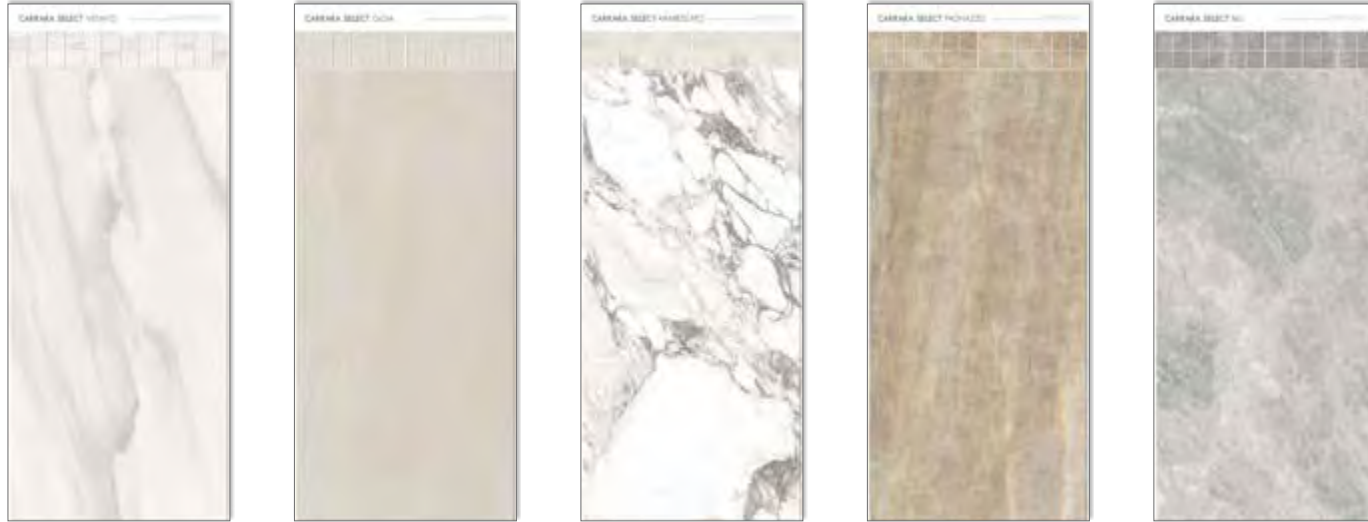

White 7-Slot Display Base or White 6-Slot Display Base

LVU250 / IRBBASEWHITE

Must be ordered separately.

CARRARA SELECT 24" x 48" Panel Set – IRBSETCSA

CARRARA SELECT 2.0 24" x 48" Panel Set – IRBSETCS2A

FRONT with files