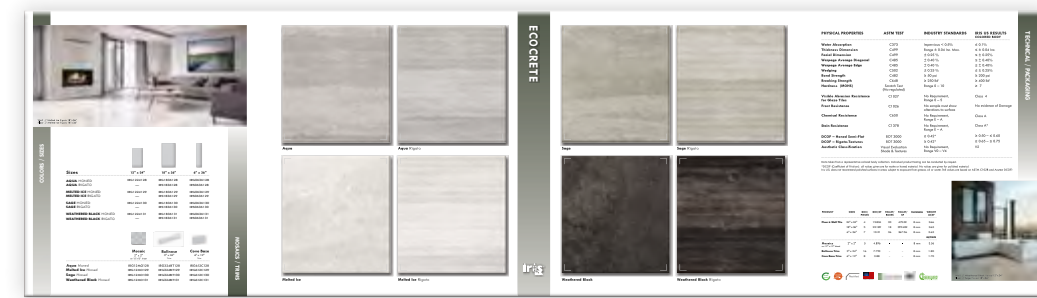

French Wood 11" x 8.5" Binder IRBFW001 (Shade NEWX)

Deluxe 11" x 8.5" Binder IRABDE001

French Wood 12" x 12" Binder IRBFW001 (Shade OLD)

Ecocrete 11" x 8.5" Binder IRBECO001 (Shade NEWX)

Maiolica 11" x 8.5" Binder IRBMAL001 (Shade NEWX)