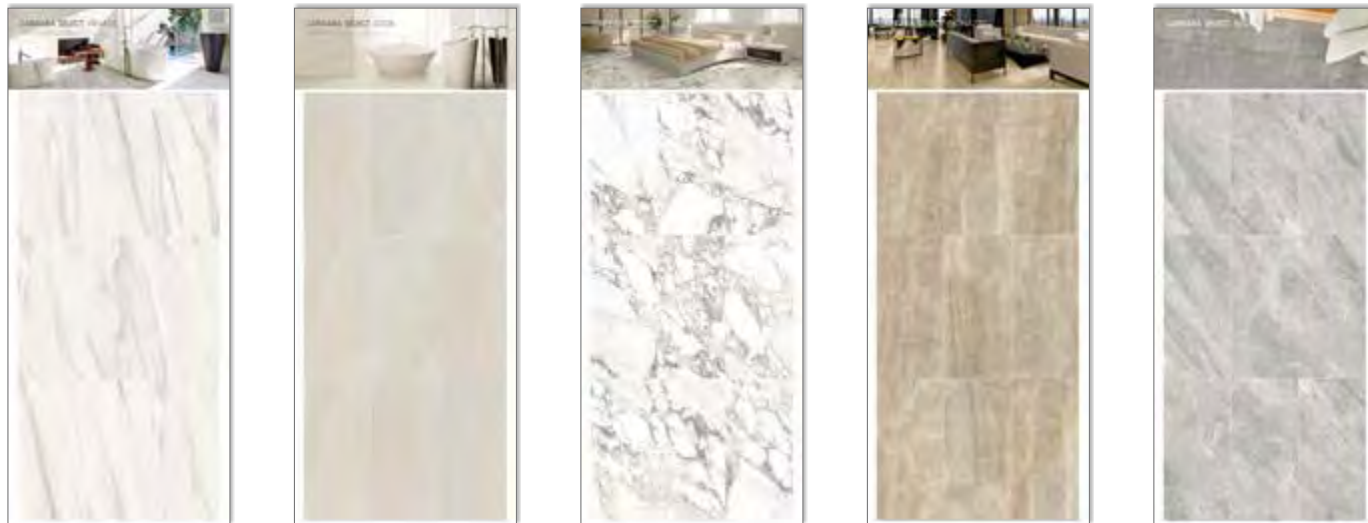

BACK with graphics